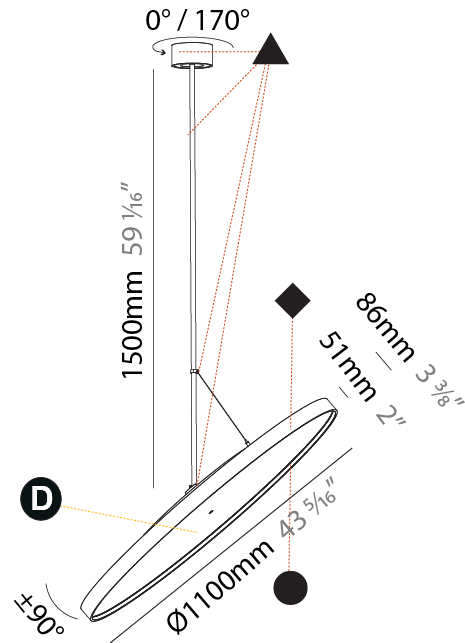

GENERAL

Series: Sign Diva Flex
Subseries: Sign Diva Flex Korona
Brand: Prolicht
Division: Architectural
Mounting Type: Suspension
Mounting Location: Ceiling
Subcategory: Pendant

PHYSICAL

Shape: Round
Diameter (mm): 1100
Diameter (in): 43 ⁵/₁₆
Height (mm): 1620
Height (in): 63 ³/₄
Light Distribution: Adjustable / Direct
Weight (kg): 15.5
Weight (lbs): 34.1
Diffuser: PMMA - Opal / Micro-Prism / Sparkling Secret / Vintage Industrial
Fixture Finish: SSR / BKV / CWI / CRY / HAB / UFT / ITA / RUA / FTG / MYG / LOD / PUS / FRO / FUP / KIA / POP / BLS / SPG / MEY / GOH / GUM / CHC / COM / ABZ / JAG / OBR / MOS / ROR
Fixture Material: Extruded Aluminum / Steel

ELECTRICAL

Lamp Type: LED (Zhaga Standard)
Input Wattage (W): 145
Total Output Wattage (W): 135
Dimming: Tri-Mode (Non-Dimming and Phase Dimming (120Vac only) and 0-10V Dimming)
Driver Included: Yes
Driver Location: Integrated
Driver Type: Constant Current - Universal
Driver Class: Class 2
Input Voltage (V): 120 - 277
Constant Current (MA): 600

LED

Color Temperature (°K): 2700 / 3000 / 3500 / 4000
Max. Delivered Lumen (lm): 16002 / 17172 / 19937 / 20344
Nominal Lumen (lm): 18992 / 20305 / 23575 / 24056
CRI: >90 CRI
Lamp Life (hrs): 50000

OPTICAL

Adjustability: Rotational 170°; Tilt 90°

RATINGS AND CERTIFICATIONS

Certified By: Certified for North American Standards
IP rating: IP20